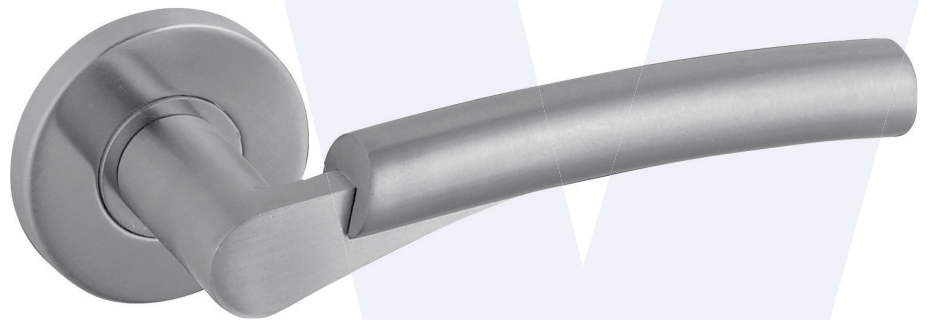

Acabados: ACERO SATINADO

Vela

Acero Inox 304
304 Stainless Steel

Acabados: ACERO SATINADO

Cometa

Acero Inox 304
304 Stainless Steel

Acabados: ACERO SATINADO PVD

Ola

Acero Inox 304
304 Stainless Steel