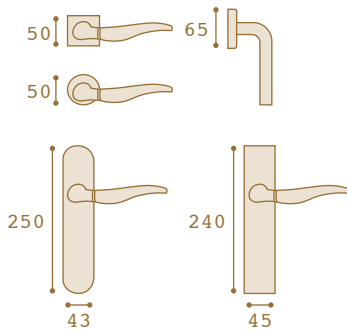

Acabados 914 y 924: CRM/NIC-SAT

Portia 914 / 924

Aluminio (Ref. 914)
Zamac (Ref. 924)

Acabados: CRM/NIC-SAT

Helena 920

Zamac (Ref. 920)

Acabados: NIC/NIC-SAT

Himalia 925