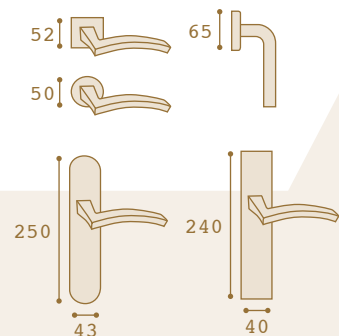

Acabados 914 y 924: CRM/NIC-SAT

Portia 914 / 924

Aluminio (Ref. 914)
Zamac (Ref. 924)

Acabados: CRM/NIC-SAT

Helena 920

Zamac (Ref. 920)

Acabados: NIC/NIC-SAT

Himalia 925

Zamac (Ref. 925)