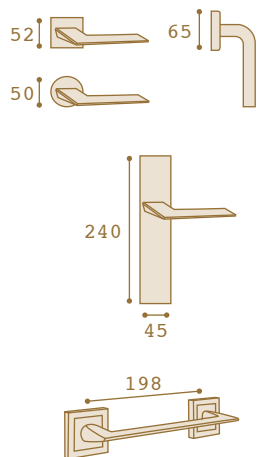

Acabados: NIC-SAT

Hidra 926

Aluminio (Ref. 926)

Acabados: NIC/NIC-SAT

Naos 927

Aluminio (Ref. 927)